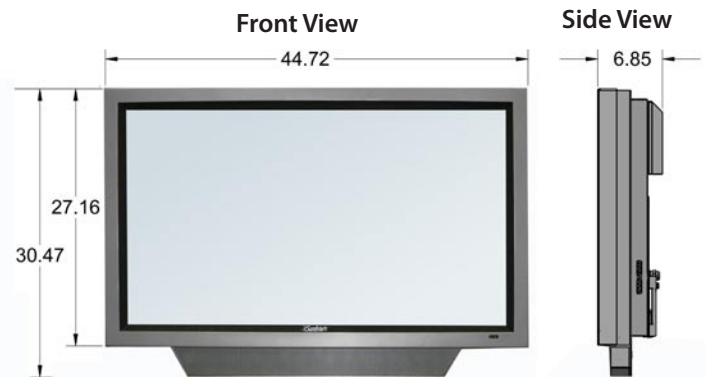

Model 4610HD

Shown without detachable speaker module

Specifications

LCD Screen	46-inch diagonal TFT Active Matrix
Resolution	HD 1920 x 1080 Full HD 1080p
Aspect Ratio	16:9
Contrast Ratio	2000:1
Viewing Angle	178°
Response Time	6 milliseconds
TV formats	1080p, 1080i, 720p, 480p, 480i
Input Connectors:	
RF	Antenna/CATV (ATSC/QAM/NTSC) x1
HDMI	HDMI™ Input x2
Video Composite	S-Video x1 and Composite Video x1, L/R Audio Inputs x1
Video Component	YPbPr plus Stereo Audio x2
PC	15-pin D-sub VGA plus Stereo Audio
RS232 Serial	Full-featured command set with discrete on/off, input select and volume control
Discrete IR Control	Codes for Power On/Off and Input Select
Input Power	100-240 VAC, 50-60 Hz 4.0 A Max
Audio	10-watt x 2 channels, water-resistant speaker module (detachable); SPDIF Audio output
Operating Temp.	-24° to 122° F. (-31° to 50° C.) *
Non-op. Temp. (Off-mode with power applied)	-24° to 140° F. (-31° to 60° C.) The non-operating temperature feature requires power to be applied
Accessories Included	Water-resistant remote control with lithium battery
TV Dimensions	44.72" W x 27.16" H (30.47" H with speakers) x 6.85" D
Weight	82.7 lbs; 86.8 lbs with speakers
Warranty	One-year, in-factory, parts and labor

Innovative watertight cable entry system with pass-through design keeps cables dry and allows for easy hook-ups

Detachable speaker module can be removed when the TV is integrated with external speakers

Water-resistant remote control

Optional wall and ceiling mounts are weatherized and include stainless steel hardware

Dimensions with detachable speaker module. All measurements are in inches

Optional Accessories