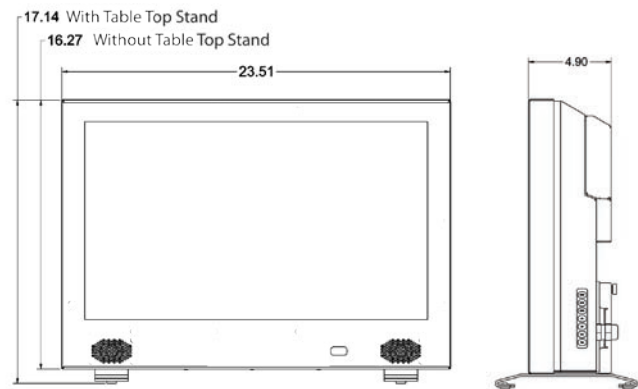

Optional wall mounts and deck planter poles are weatherized and include stainless steel hardware

SunBriteTV Model 2310HD

(All dimensions are in inches)

TV Dimensions are:
23.51 in. W x 16.27 in. H x 4.90 in. D

Height dimension with table top stand is 17.14 in.

TV with optional wall mount measures 7.60 in. when folded flush against the wall.

Model 2310HD

LCD Screen	23-inch diagonal TFT Active Matrix
Resolution	1366 x 768 WXGA
Aspect Ratio	16:9
Active Area	508.1 x 285.7 mm
Contrast Ratio	700:1
Response Time	8 milliseconds
Viewing Angle	160° by 140°
Input Connectors:	
RF	Antenna/CATV (NTSC, ATSC, QAM)
HDMI	HDMI Input x1
Video Composite	S-Video x1 and Composite Video x1 L/R Audio Inputs x2
Video Component	YCbCr/YpPr x1 (supports HDTV inputs at 480i, 480P, 567i, 576P, 720P and 1080i) and audio L/R channels x1
PC	15-pin D-sub VGA
RS232 Serial	Full-featured command set with discrete on/off, input select and volume control
Input Power	100-240 VAC, 50-60 Hz 2.2A Max
Audio	10-watt x 2 channels, water-resistant speakers L/R Audio output connector inside rear cover
Operating Temp.	-24° to 122° F. (-31° to 50° C.) *
Non-op. Temp. (Off-mode with power applied)	-24° to 140° F. (-31° to 60° C.)
Accessories Included	Water-resistant remote control with lithium battery Removable table top stand
TV Dimensions	23.51 in. W x 16.27 in. H x 4.90 in. D
Weight	22 lbs., 25 lbs. with table top stand
Shipping Dimensions	30.31 in. W x 19.49 in. H x 8.86 in. D
Shipping Weight	28 lbs.
Warranty	One-year, in-factory, parts and labor